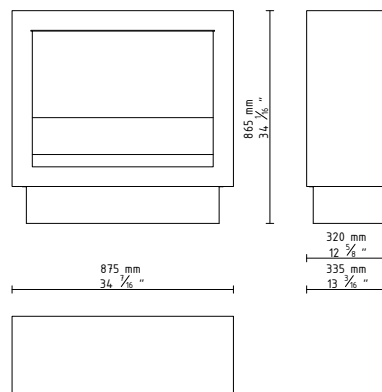

DIMENSIONS:

TECHNICAL DATA:

Capacity: 2,75 L / [US] 0,7 gal / [UK] 0,6 gal

Burning time: ~5 h

Heat output: 4,0 kW / 13648 BTU

Net weight: 37,25 kg / 82 lbs

Air circulation: min. 1/h

Minimum room size:

please contact our Project Department for details

Power supply: 230 V / 115 V

Finish:

TOP: black powder coated steel,

CASING: lacquered MDF colour: white silk matt, black powder coated steel, brushed stainless steel,

GLASS SHIELD: tempered glass